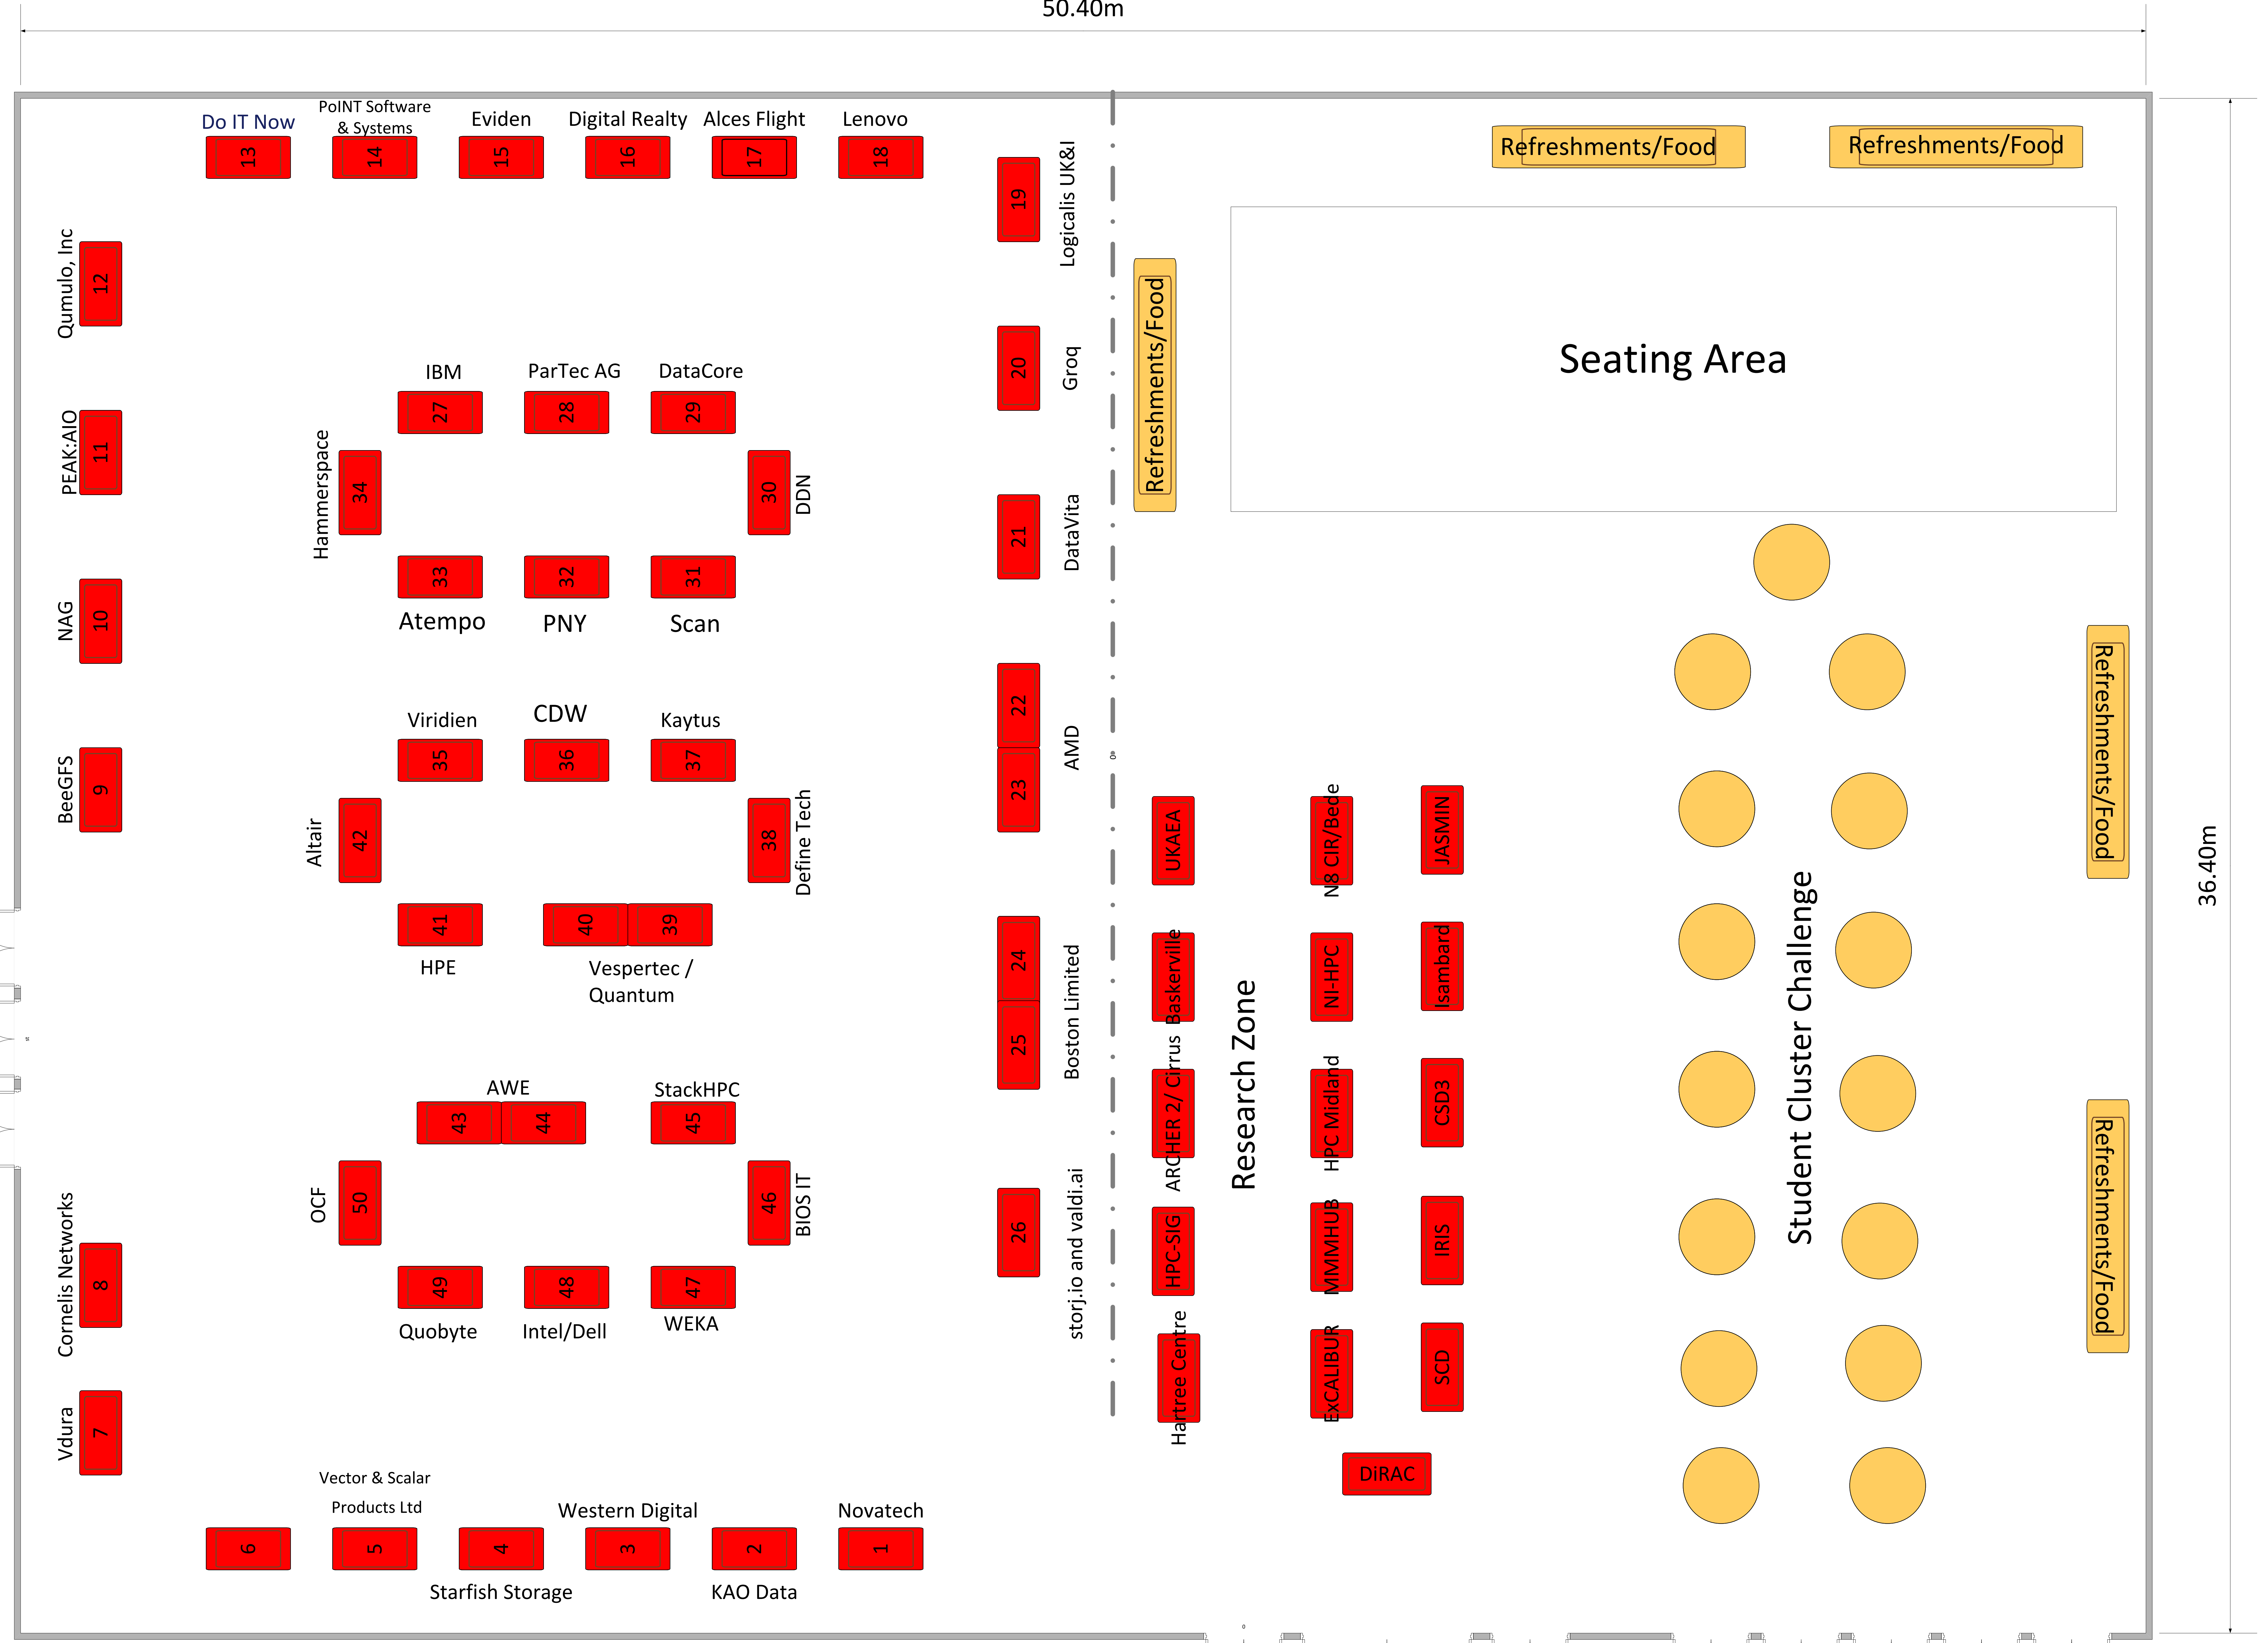

50.40m

36.40m

BREAKOUT SESSIONS
↑

MEETING ROOMS
↓

Seating Area

Student Cluster Challenge

LOADING BAY
↑

TO AUDITORIUM AND REGISTRATION
↓